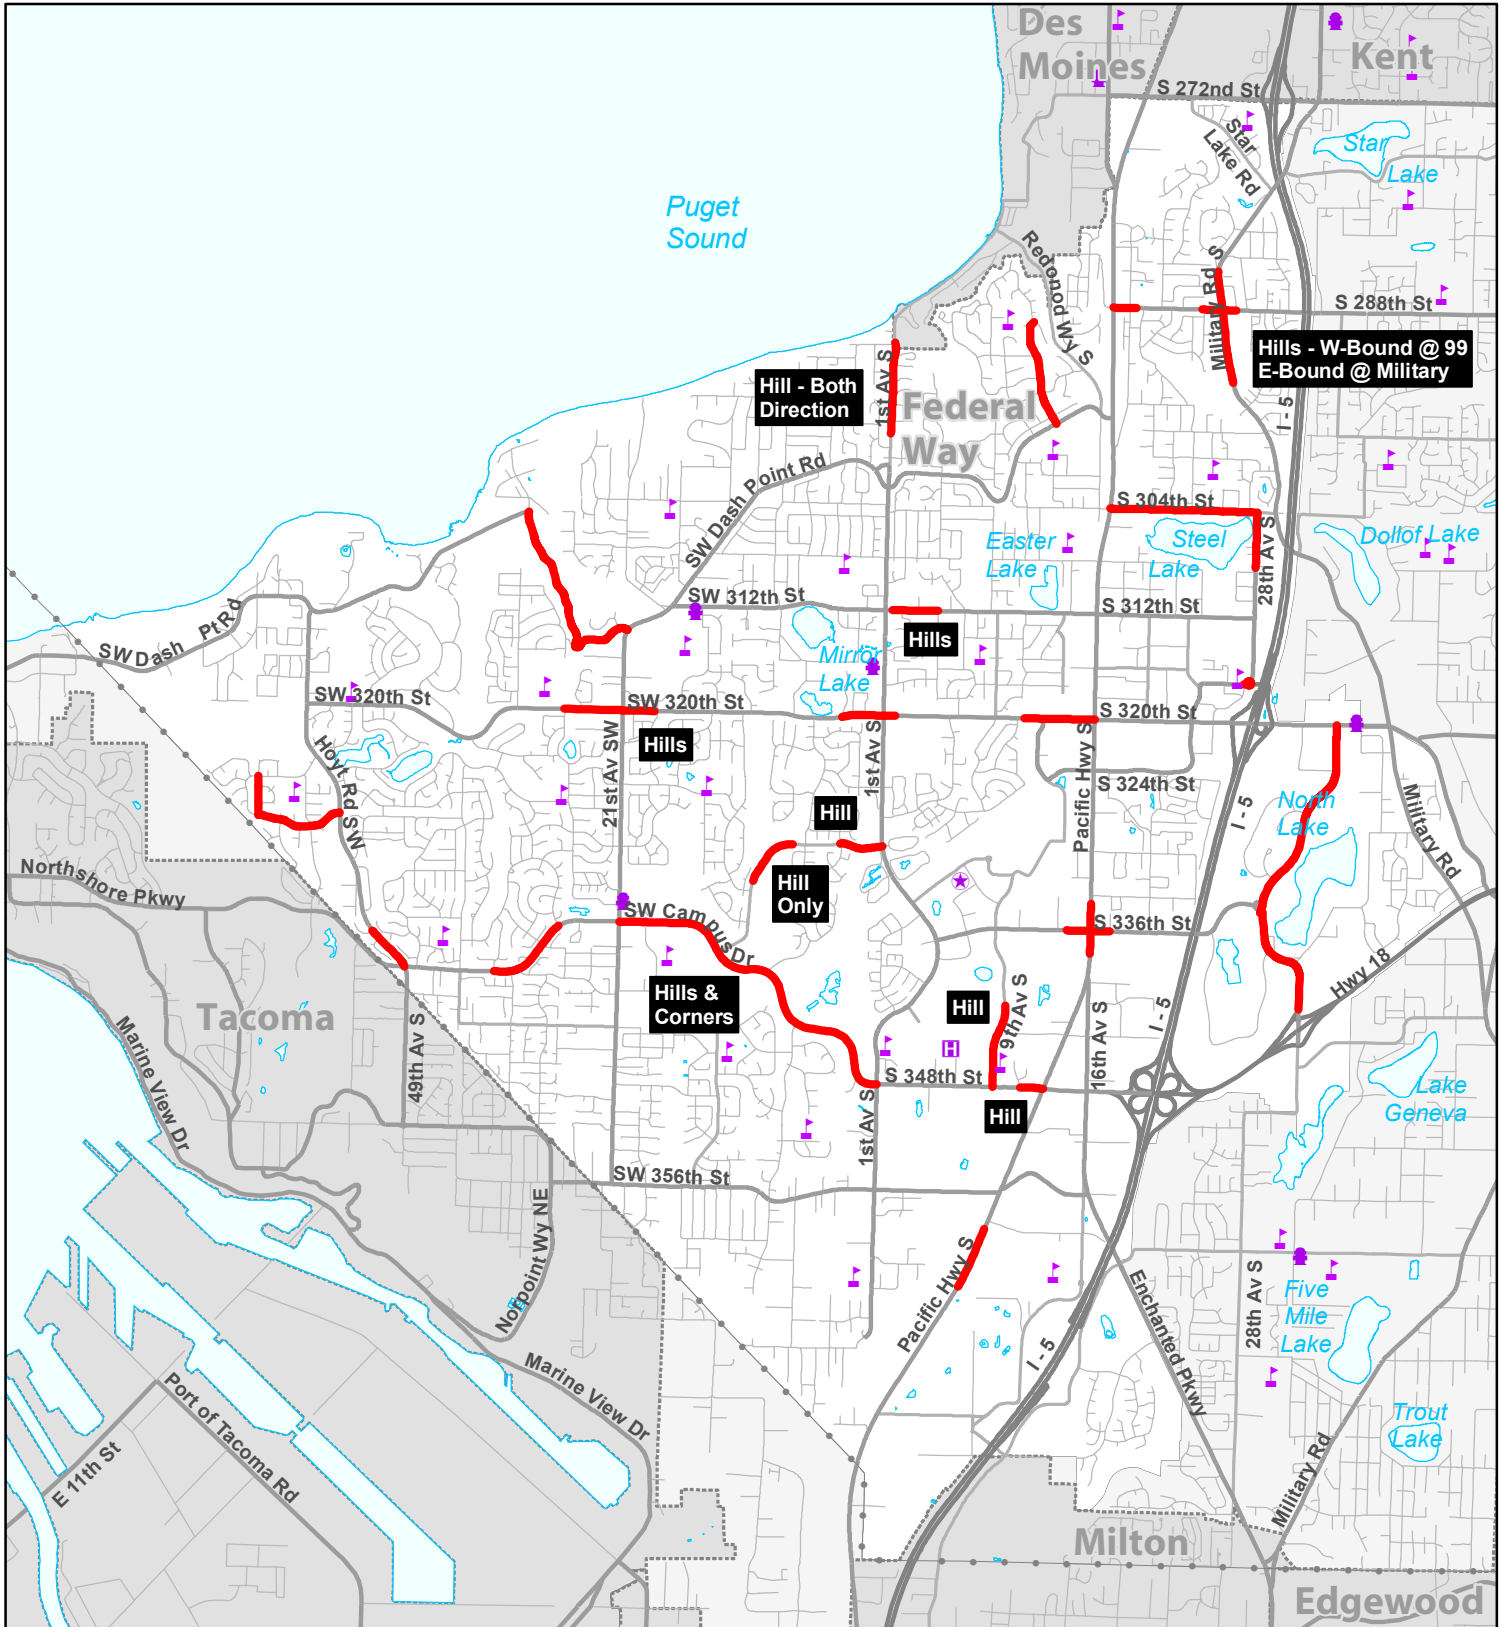

# City of Federal Way

# Anti-Icing Routes

Map Date: January, 2008  
 City of Federal Way  
 33325 8th Ave S,  
 Federal Way, WA 98003  
 (253) 835-7000  
[www.cityoffederalway.com](http://www.cityoffederalway.com)

- Legend**
- Ice Sanding Route
  - City Hall
  - Fire Station
  - Hospital
  - Public School

This map is accompanied by NO warranties.